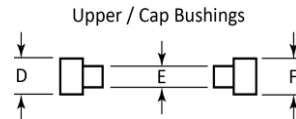

A Drill Dia.

All Tolerances for:
2 Place Dims is +/- .01 & 3 Place Dims is +/- .003

Use this chart with discretion, it should only be used as a reference guide.

G Drill Dia.

Woodcraft Kit Description	Upper / Cap Tube			Upper / Cap Bushings			Lower / Body Tube			Lower / Body Bushing		
	A Drill Dia.	B Dia.	C Length	D Dia.	E Dia.	F Dia.	G Drill Dia.	H Dia.	I Length	J Dia.	K Dia.	L Dia.
Atlas Twist BP	3/8" or 'V'	0.368	2.84	0.510	0.342	0.452	x	x	x	x	x	x
Bowtie Cigar Twist BP	10 mm or 25/64"	0.385	1.91	0.475	0.357	0.554	10 mm or 25/64"	0.385	2.20	0.456	0.357	0.456
Breast Cancer Soft Grip Twist BP	7mm or 'J'	0.268	2.03	0.331	x	0.331	7mm or 'J'	0.268	2.03	0.331	x	0.331
Bullet Cartridge Click Pen	10 mm or 25/64"	0.385	2.09	0.466	0.357	0.466	x	x	x	x	x	x
Bullet Cartridge Twist Pen	10 mm or 25/64"	0.385	2.09	0.466	0.357	0.466	x	x	x	x	x	x
Cambridge / Hybrid Screw Cap RB & FP	33/64"	0.510	1.69	0.590	0.494	0.590	31/64"	0.470	1.97	0.536	0.450	0.536
Churchill Screw Cap RB & FP	33/64"	0.510	1.69	0.590	0.494	0.590	31/64"	0.470	1.97	0.536	0.450	0.536
Cigar .5mm Pencil - Premier	10 mm or 25/64"	0.385	1.91	0.475	0.357	0.575	10 mm or 25/64"	0.385	2.06	0.530	0.357	0.459
Cigar Twist BP - Hybrid	10 mm or 25/64"	0.385	1.91	0.475	0.357	0.575	10 mm or 25/64"	0.385	2.09	0.530	0.357	0.459
Cigar Twist BP - Premier	10 mm or 25/64"	0.385	1.91	0.475	0.357	0.575	10 mm or 25/64"	0.385	2.09	0.530	0.357	0.459
Cigar Twist BP - Stylus	10 mm or 25/64"	0.385	1.91	0.475	0.357	0.575	10 mm or 25/64"	0.385	2.09	0.530	0.357	0.459
Cigar Twist BP - Ultra	10 mm or 25/64"	0.385	1.91	0.475	0.357	0.575	10 mm or 25/64"	0.385	2.09	0.530	0.357	0.459
Cigar Tube	21mm	0.815	2.37	0.915	0.788	0.915	21mm	0.815	4.15	0.915	0.788	0.915
Classic American Click Push Cap BP	11mm	0.415	2.17	0.492	0.374	0.492	8mm or 'O'	0.311	1.69	0.387	0.286	0.387
Classic American Screw Cap RB & FP	3/8" or 'V'	0.368	1.98	0.492	0.342	0.492	3/8" or 'V'	0.368	1.98	0.450	0.342	0.450
Classic American Snap Cap RB	3/8" or 'V'	0.368	1.98	0.492	0.342	0.492	3/8" or 'V'	0.368	1.98	0.450	0.342	0.450
Classic American Streamline Screw Cap RB & FP	3/8" or 'V'	0.368	1.98	0.492	0.342	0.492	3/8" or 'V'	0.368	2.42	0.450	0.342	0.450
Classic American Twist .7mm Pencil	8mm or 'O'	0.311	2.01	0.495	0.286	0.495	8mm or 'O'	0.311	2.01	0.397	0.286	0.397
Classic American Twist BP	8mm or 'O'	0.311	2.01	0.495	0.286	0.495	8mm or 'O'	0.311	2.01	0.397	0.286	0.397
Click BP & Pencil	8mm or 'O'	0.311	1.98	0.373	0.286	0.373	8mm or 'O'	0.311	1.98	0.373	0.286	0.373
Continental Screw Cap RB & FP	12.5mm or 0.492	0.483	1.90	0.567	0.460	0.567	10.5mm or 13/32"	0.400	2.19	0.513	0.380	0.481
Continental Twist Cap BP	12.5mm or 0.492	0.483	1.90	0.567	0.460	0.567	10.5mm or 13/32"	0.400	2.33	0.481	0.380	0.481
Cushion Grip Click BP	8mm or 'O'	0.311	2.09	0.373	0.286	0.373	8mm or 'O'	0.311	1.98	x	0.286	x
EL Grande Screw Cap RB & FP	33/64"	0.510	1.69	0.590	0.494	0.590	31/64"	0.470	1.97	0.536	0.450	0.536
Electra Screw Cap RB	x	x	x	x	x	x	10.5mm or 13/32"	0.400	2.81	0.512	0.380	0.481
European 7mm Deco Twist BP	7mm or 'J'	0.268	2.09	0.406	x	.512 / .400	7mm or 'J'	0.268	2.36	0.425	x	0.360
European 7mm Twist BP	7mm or 'J'	0.268	2.09	0.406	x	.512 / .400	7mm or 'J'	0.268	2.36	0.425	x	0.360
European Mini Twist Bp	7mm or 'J'	0.268	2.04	0.337	x	.xxx/.345	7mm or 'J'	0.268	2.56	0.331	x	0.331
European Screw Cap RB & FP	3/8" or 'V'	0.368	1.98	0.449	0.342	0.524	3/8" or 'V'	0.368	1.98	0.447	0.342	0.444
European Streamline Screw Cap RB & FP	3/8" or 'V'	0.368	1.98	0.492	0.342	0.492	3/8" or 'V'	0.368	2.42	0.450	0.342	0.450
European Twist .5mm Pencil	11/32" or 'S'	0.338	2.17	0.406	0.316	.512 / .400	11/32" or 'S'	0.338	2.33	0.400	0.316	0.400
Hancock Screw Cap RB & FP	12.5mm or 0.492	0.483	1.86	0.586	0.460	0.586	10.5mm or 13/32"	0.400	2.27	0.500	0.380	0.500
Hart Double Twist BP	8mm or 'O'	0.311	2.00	0.400	0.286	0.470	8mm or 'O'	0.311	2.15	0.470	0.286	0.360
Lanyard Twist BP	7mm or 'J'	0.268	2.09	0.370	x	0.370	7mm or 'J'	0.268	2.09	0.370	x	0.370
Liberty Pencil	27/64"	0.410	2.21	0.474	0.381	0.474	x	x	x	x	x	x
Liberty Twist BP	27/64"	0.410	2.21	0.474	0.381	0.474	x	x	x	x	x	x