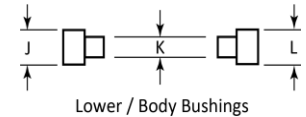

Woodcraft Kit Description	Upper / Cap Tube			Upper / Cap Bushings			Lower / Body Tube			Lower / Body Bushing		
	A Drill Dia.	B Dia.	C Length	D Dia.	E Dia.	F Dia.	G Drill Dia.	H Dia.	I Length	J Dia.	K Dia.	L Dia.
Marker Armor Kit	15mm	0.580	1.67	0.659	0.561	0.659	14mm	0.538	3.35	0.654	0.519	0.654
Metro Screw Cap RB & FP	15/32"	0.450	1.81	0.533	0.429	0.533	10 mm or 25/64"	0.385	2.33	0.533	0.357	0.456
Navigator Screw Cap RB	15/32"	0.450	1.81	0.535	0.429	0.535	10 mm or 25/64"	0.385	2.09	0.482	0.357	0.482
Navigator Tropical Screw Cap RB	15/32"	0.450	1.81	0.563	0.429	0.563	10 mm or 25/64"	0.385	2.09	0.492	0.357	0.492
Oxford Twist BP	8mm or 'O'	0.311	2.01	0.495	0.286	0.495	8mm or 'O'	0.311	2.01	0.397	0.286	0.397
Pendant Twist BP	7mm or 'J'	0.268	1.26	0.331	x	0.331	7mm or 'J'	0.268	1.26	0.331	x	0.331
Pluma	27/64"	0.410	0.96	0.474	0.381	0.474	27/64"	0.410	0.96	0.474	0.381	0.474
Pocket Multi Tool BP	13/32"	0.393	2.00	0.454	0.374	0.454	13/32"	0.393	2.36	0.454	0.374	0.454
Princeton Twist BP	27/64"	0.410	2.21	0.474	0.381	0.474	x	x	x	x	x	x
Razor - Mach 3	7mm or 'J'	0.268	2.56	0.545	x	0.545	x	x	x	x	x	x
Retro Twist BP	9mm	0.342	1.18	0.413	0.322	0.413	9mm	0.342	1.48	0.413	0.322	0.413
Rinehart Screw Cap RB & FP	15/32"	0.450	1.81	0.535	0.429	0.535	10 mm or 25/64"	0.385	2.09	0.482	0.357	0.482
Rinehart Twist Cap BP	15/32"	0.450	1.81	0.535	0.429	0.535	10 mm or 25/64"	0.385	2.33	0.482	0.357	0.482
Robusto Screw Cap RB	14mm or 35/64"	0.539	1.97	0.621	0.510	0.667	31/64"	0.472	2.33	0.609	0.447	0.550
Sedona Screw Cap RB & FP	15/32"	0.450	1.81	0.535	0.429	0.535	10 mm or 25/64"	0.385	2.09	0.482	0.357	0.482
Slimline American Click BP	7mm or 'J'	0.268	2.09	0.331	x	0.331	7mm or 'J'	0.268	2.09	0.331	x	0.331
Slimline American Click Pencil	7mm or 'J'	0.268	1.85	0.331	x	0.331	7mm or 'J'	0.268	1.85	0.331	x	0.331
Slimline Click BP	7mm or 'J'	0.268	2.09	0.331	x	0.331	7mm or 'J'	0.268	2.09	0.331	x	0.331
Slimline Click Pencil	7mm or 'J'	0.268	1.85	0.331	x	0.331	7mm or 'J'	0.268	1.85	0.331	x	0.331
Slimline Deco (Spring Clip) Twist BP	7mm or 'J'	0.268	1.97	0.331	x	0.331	7mm or 'J'	0.268	2.36	0.331	x	0.331
Slimline Pink Ribbon Twist BP	7mm or 'J'	0.268	2.09	0.331	x	0.331	7mm or 'J'	0.268	2.09	0.331	x	0.331
Slimline Satin Twist BP	7mm or 'J'	0.268	2.03	0.331	x	0.331	7mm or 'J'	0.268	2.03	0.331	x	0.331
Slimline Satin Twist Pencil	7mm or 'J'	0.268	2.03	0.331	x	0.331	7mm or 'J'	0.268	2.03	0.331	x	0.331
Slimline Solid Clip Twist BP	7mm or 'J'	0.268	2.09	0.331	x	0.331	7mm or 'J'	0.268	2.09	0.331	x	0.331
Slimline Solid Clip Twist Pencil	7mm or 'J'	0.268	1.85	0.331	x	0.331	7mm or 'J'	0.268	1.85	0.331	x	0.331
Slimline Stylus Twist BP	7mm or 'J'	0.268	2.09	0.331	x	0.417	7mm or 'J'	0.268	2.09	0.331	x	0.331
Soft Grip Stylus	7mm or 'J'	0.268	2.03	0.331	x	0.331	7mm or 'J'	0.268	2.03	0.331	x	0.331
Streamline American Screw Cap RB & FP	3/8" or 'V'	0.368	1.98	0.492	0.342	0.492	3/8" or 'V'	0.368	2.42	0.450	0.342	0.450
Stubby Soft Stylus	7mm or 'J'	0.268	2.03	0.331	x	0.331	x	x	x	x	x	x
Teachers Twist BP	7mm or 'J'	0.268	2.19	0.331	x	0.331	7mm or 'J'	0.268	(2) @ .81	0.331	x	0.331
Tetra Nano Stylus Twist BP	8mm or 'O'	0.311	2.19	0.413	0.286	0.413	8mm or 'O'	0.311	2.24	0.413	0.286	0.413
Toni Twist BP	7mm or 'J'	0.268	2.09	0.330	x	0.415	7mm or 'J'	0.268	2.09	0.415	x	0.330
Triton Screw Cap RB & FP	12.5mm or 0.492	0.483	1.90	0.567	0.460	0.567	10.5mm or 13/32"	0.400	1.85	0.513	0.380	0.481
Triton Twist Cap BP	12.5mm or 0.492	0.483	1.90	0.567	0.460	0.567	10.5mm or 13/32"	0.400	2.33	0.481	0.380	0.481
Wall Street (I) Twist BP	'U'	0.358	3.00	0.425	0.335	0.425	x	x	x	x	x	x
Wall Street II Button Click .7mm Pencil	27/64"	0.410	1.76	0.474	0.381	0.474	x	x	x	x	x	x