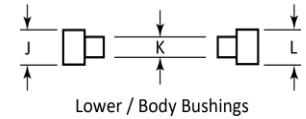

A Drill Dia.

All Tolerances for:
2 Place Dims is +/- .01 & 3 Place Dims is +/- .003

Use this chart with discretion, it should only be used as a reference guide.

G Drill Dia.

Woodcraft Kit Description	Upper / Cap Tube			Upper / Cap Bushings			Lower / Body Tube			Lower / Body Bushing		
	A Drill Dia.	B Dia.	C Length	D Dia.	E Dia.	F Dia.	G Drill Dia.	H Dia.	I Length	J Dia.	K Dia.	L Dia.
Atlas Twist BP	3/8" or 'V'	0.368	2.84	0.510	0.342	0.452	x	x	x	x	x	x
Bowtie Cigar Twist BP	10 mm or 25/64"	0.385	1.91	0.475	0.357	0.554	10 mm or 25/64"	0.385	2.20	0.456	0.357	0.456
Breast Cancer Soft Grip Twist BP	7mm or 'J'	0.268	2.03	0.331	x	0.331	7mm or 'J'	0.268	2.03	0.331	x	0.331
Bullet Cartridge Click Pen	10 mm or 25/64"	0.385	2.09	0.466	0.357	0.466	x	x	x	x	x	x
Bullet Cartridge Twist Pen	10 mm or 25/64"	0.385	2.09	0.466	0.357	0.466	x	x	x	x	x	x
Cambridge / Hybrid Screw Cap RB & FP	33/64"	0.510	1.69	0.590	0.494	0.590	31/64"	0.470	1.97	0.536	0.450	0.536
Churchill Screw Cap RB & FP	33/64"	0.510	1.69	0.590	0.494	0.590	31/64"	0.470	1.97	0.536	0.450	0.536
Cigar .5mm Pencil - Premier	10 mm or 25/64"	0.385	1.91	0.475	0.357	0.575	10 mm or 25/64"	0.385	2.06	0.530	0.357	0.459
Cigar Twist BP - Hybrid	10 mm or 25/64"	0.385	1.91	0.475	0.357	0.575	10 mm or 25/64"	0.385	2.09	0.530	0.357	0.459
Cigar Twist BP - Premier	10 mm or 25/64"	0.385	1.91	0.475	0.357	0.575	10 mm or 25/64"	0.385	2.09	0.530	0.357	0.459
Cigar Twist BP - Stylus	10 mm or 25/64"	0.385	1.91	0.475	0.357	0.575	10 mm or 25/64"	0.385	2.09	0.530	0.357	0.459
Cigar Twist BP - Ultra	10 mm or 25/64"	0.385	1.91	0.475	0.357	0.575	10 mm or 25/64"	0.385	2.09	0.530	0.357	0.459
Cigar Tube	21mm	0.815	2.37	0.915	0.788	0.915	21mm	0.815	4.15	0.915	0.788	0.915
Classic American Click Push Cap BP	11mm	0.415	2.17	0.492	0.374	0.492	8mm or 'O'	0.311	1.69	0.387	0.286	0.387
Classic American Screw Cap RB & FP	3/8" or 'V'	0.368	1.98	0.492	0.342	0.492	3/8" or 'V'	0.368	1.98	0.450	0.342	0.450
Classic American Snap Cap RB	3/8" or 'V'	0.368	1.98	0.492	0.342	0.492	3/8" or 'V'	0.368	1.98	0.450	0.342	0.450
Classic American Streamline Screw Cap RB & FP	3/8" or 'V'	0.368	1.98	0.492	0.342	0.492	3/8" or 'V'	0.368	2.42	0.450	0.342	0.450
Classic American Twist .7mm Pencil	8mm or 'O'	0.311	2.01	0.495	0.286	0.495	8mm or 'O'	0.311	2.01	0.397	0.286	0.397
Classic American Twist BP	8mm or 'O'	0.311	2.01	0.495	0.286	0.495	8mm or 'O'	0.311	2.01	0.397	0.286	0.397
Click BP & Pencil	8mm or 'O'	0.311	1.98	0.373	0.286	0.373	8mm or 'O'	0.311	1.98	0.373	0.286	0.373
Continental Screw Cap RB & FP	12.5mm or 0.492	0.483	1.90	0.567	0.460	0.567	10.5mm or 13/32"	0.400	2.19	0.513	0.380	0.481
Continental Twist Cap BP	12.5mm or 0.492	0.483	1.90	0.567	0.460	0.567	10.5mm or 13/32"	0.400	2.33	0.481	0.380	0.481
Cushion Grip Click BP	8mm or 'O'	0.311	2.09	0.373	0.286	0.373	8mm or 'O'	0.311	1.98	x	0.286	x
EL Grande Screw Cap RB & FP	33/64"	0.510	1.69	0.590	0.494	0.590	31/64"	0.470	1.97	0.536	0.450	0.536
Electra Screw Cap RB	x	x	x	x	x	x	10.5mm or 13/32"	0.400	2.81	0.512	0.380	0.481
European 7mm Deco Twist BP	7mm or 'J'	0.268	2.09	0.406	x	.512 / .400	7mm or 'J'	0.268	2.36	0.425	x	0.360
European 7mm Twist BP	7mm or 'J'	0.268	2.09	0.406	x	.512 / .400	7mm or 'J'	0.268	2.36	0.425	x	0.360
European Mini Twist Bp	7mm or 'J'	0.268	2.04	0.337	x	.xxx/.345	7mm or 'J'	0.268	2.56	0.331	x	0.331
European Screw Cap RB & FP	3/8" or 'V'	0.368	1.98	0.449	0.342	0.524	3/8" or 'V'	0.368	1.98	0.447	0.342	0.444
European Streamline Screw Cap RB & FP	3/8" or 'V'	0.368	1.98	0.492	0.342	0.492	3/8" or 'V'	0.368	2.42	0.450	0.342	0.450
European Twist .5mm Pencil	11/32" or 'S'	0.338	2.17	0.406	0.316	.512 / .400	11/32" or 'S'	0.338	2.33	0.400	0.316	0.400
Hancock Screw Cap RB & FP	12.5mm or 0.492	0.483	1.86	0.586	0.460	0.586	10.5mm or 13/32"	0.400	2.27	0.500	0.380	0.500
Hart Double Twist BP	8mm or 'O'	0.311	2.00	0.400	0.286	0.470	8mm or 'O'	0.311	2.15	0.470	0.286	0.360
Lanyard Twist BP	7mm or 'J'	0.268	2.09	0.370	x	0.370	7mm or 'J'	0.268	2.09	0.370	x	0.370
Liberty Pencil	27/64"	0.410	2.21	0.474	0.381	0.474	x	x	x	x	x	x
Liberty Twist BP	27/64"	0.410	2.21	0.474	0.381	0.474	x	x	x	x	x	x