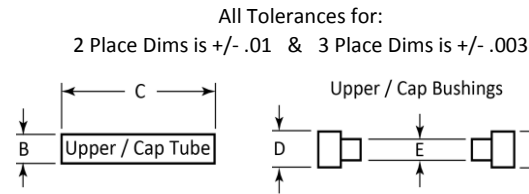

Note: All data was compiled from suppliers published kit, tube and bushing information.

A Drill Dia.

Use this chart with discretion, it should only be used as a reference guide.

G Drill Dia.

Woodcraft Kit Description	Upper / Cap Tube			Upper / Cap Bushings			Lower / Body Tube			Lower / Body Bushing		
	A Drill Dia.	B Dia.	C Length	D Dia.	E Dia.	F Dia.	G Drill Dia.	H Dia.	I Length	J Dia.	K Dia.	L Dia.
Wall Street II Button Click BP	27/64"	0.410	2.42	0.474	0.381	0.474	x	x	x	x	x	x
Wall Street II Elegant Click BP	27/64"	0.410	1.89	0.474	0.381	0.474	x	x	x	x	x	x
Wall Street II Elegant Twist BP	27/64"	0.410	2.21	0.474	0.381	0.474	x	x	x	x	x	x
Wall Street II Stylus Twist BP	27/64"	0.410	2.21	0.474	0.381	0.474	x	x	x	x	x	x
Wall Street II Twist BP	27/64"	0.410	2.21	0.474	0.381	0.474	x	x	x	x	x	x
Wall Street III, Tropical & Circuit Board Twist BP	27/64"	0.410	2.21	0.551	0.381	0.523	x	x	x	x	x	x
Woodworker / Artist 5.6mm Pencil	15/32"	0.450	3.47	0.578	0.429	0.554	x	x	x	x	x	x