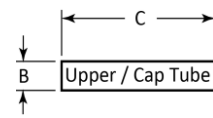

Woodcraft Kit Bushing and Tube References

Revised Jan. 19, 2014

Please report any additions, corrections, requested revisions or suggestions to: WRACINOWSKI at WI dot RR dot COM

Downloaded from WWW.PENTURNERS.ORG

Note: All data was compiled from suppliers published kit, tube and bushing information.

All Tolerances for:
2 Place Dims is +/- .01 & 3 Place Dims is +/- .003

Use this chart with discretion, it should only be used as a reference guide.