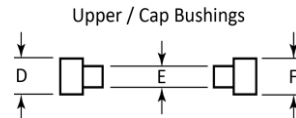

Woodcraft Kit Bushing and Tube References

Revised Jan. 19, 2014

Please report any additions, corrections, requested revisions or suggestions to: WRACINOWSKI at WI dot RR dot COM

Downloaded from WWW.PENTURNERS.ORG

Note: All data was compiled from suppliers published kit, tube and bushing information.

All Tolerances for:
2 Place Dims is +/- .01 & 3 Place Dims is +/- .003

Use this chart with discretion, it should only be used as a reference guide.