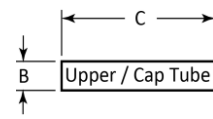

A Drill Dia.

All Tolerances for:
2 Place Dims is +/- .01 & 3 Place Dims is +/- .003

Use this chart with discretion, it should only be used as a reference guide.

G Drill Dia.

Woodcraft Kit Description	Upper / Cap Tube			Upper / Cap Bushings			Lower / Body Tube			Lower / Body Bushing		
	A Drill Dia.	B Dia.	C Length	D Dia.	E Dia.	F Dia.	G Drill Dia.	H Dia.	I Length	J Dia.	K Dia.	L Dia.
Atlas Twist BP	3/8" or 'V'	0.368	2.84	0.510	0.342	0.452	x	x	x	x	x	x
Bowtie Cigar Twist BP	10 mm or 25/64"	0.385	1.91	0.475	0.357	0.554	10 mm or 25/64"	0.385	2.20	0.456	0.357	0.456
Breast Cancer Soft Grip Twist BP	7mm or 'J'	0.268	2.03	0.331	x	0.331	7mm or 'J'	0.268	2.03	0.331	x	0.331
Bullet Cartridge Click Pen	10 mm or 25/64"	0.385	2.09	0.466	0.357	0.466	x	x	x	x	x	x
Bullet Cartridge Twist Pen	10 mm or 25/64"	0.385	2.09	0.466	0.357	0.466	x	x	x	x	x	x
Cambridge / Hybrid Screw Cap RB & FP	33/64"	0.510	1.69	0.590	0.494	0.590	31/64"	0.470	1.97	0.536	0.450	0.536
Churchill Screw Cap RB & FP	33/64"	0.510	1.69	0.590	0.494	0.590	31/64"	0.470	1.97	0.536	0.450	0.536
Cigar .5mm Pencil - Premier	10 mm or 25/64"	0.385	1.91	0.475	0.357	0.575	10 mm or 25/64"	0.385	2.06	0.530	0.357	0.459
Cigar Twist BP - Hybrid	10 mm or 25/64"	0.385	1.91	0.475	0.357	0.575	10 mm or 25/64"	0.385	2.09	0.530	0.357	0.459
Cigar Twist BP - Premier	10 mm or 25/64"	0.385	1.91	0.475	0.357	0.575	10 mm or 25/64"	0.385	2.09	0.530	0.357	0.459
Cigar Twist BP - Stylus	10 mm or 25/64"	0.385	1.91	0.475	0.357	0.575	10 mm or 25/64"	0.385	2.09	0.530	0.357	0.459
Cigar Twist BP - Ultra	10 mm or 25/64"	0.385	1.91	0.475	0.357	0.575	10 mm or 25/64"	0.385	2.09	0.530	0.357	0.459
Cigar Tube	21mm	0.815	2.37	0.915	0.788	0.915	21mm	0.815	4.15	0.915	0.788	0.915
Classic American Click Push Cap BP	11mm	0.415	2.17	0.492	0.374	0.492	8mm or 'O'	0.311	1.69	0.387	0.286	0.387
Classic American Screw Cap RB & FP	3/8" or 'V'	0.368	1.98	0.492	0.342	0.492	3/8" or 'V'	0.368	1.98	0.450	0.342	0.450
Classic American Snap Cap RB	3/8" or 'V'	0.368	1.98	0.492	0.342	0.492	3/8" or 'V'	0.368	1.98	0.450	0.342	0.450
Classic American Streamline Screw Cap RB & FP	3/8" or 'V'	0.368	1.98	0.492	0.342	0.492	3/8" or 'V'	0.368	2.42	0.450	0.342	0.450
Classic American Twist .7mm Pencil	8mm or 'O'	0.311	2.01	0.495	0.286	0.495	8mm or 'O'	0.311	2.01	0.397	0.286	0.397
Classic American Twist BP	8mm or 'O'	0.311	2.01	0.495	0.286	0.495	8mm or 'O'	0.311	2.01	0.397	0.286	0.397
Click BP & Pencil	8mm or 'O'	0.311	1.98	0.373	0.286	0.373	8mm or 'O'	0.311	1.98	0.373	0.286	0.373
Continental Screw Cap RB & FP	12.5mm or 0.492	0.483	1.90	0.567	0.460	0.567	10.5mm or 13/32"	0.400	2.19	0.513	0.380	0.481
Continental Twist Cap BP	12.5mm or 0.492	0.483	1.90	0.567	0.460	0.567	10.5mm or 13/32"	0.400	2.33	0.481	0.380	0.481
Cushion Grip Click BP	8mm or 'O'	0.311	2.09	0.373	0.286	0.373	8mm or 'O'	0.311	1.98	x	0.286	x
EL Grande Screw Cap RB & FP	33/64"	0.510	1.69	0.590	0.494	0.590	31/64"	0.470	1.97	0.536	0.450	0.536
Electra Screw Cap RB	x	x	x	x	x	x	10.5mm or 13/32"	0.400	2.81	0.512	0.380	0.481
European 7mm Deco Twist BP	7mm or 'J'	0.268	2.09	0.406	x	.512 / .400	7mm or 'J'	0.268	2.36	0.425	x	0.360
European 7mm Twist BP	7mm or 'J'	0.268	2.09	0.406	x	.512 / .400	7mm or 'J'	0.268	2.36	0.425	x	0.360
European Mini Twist Bp	7mm or 'J'	0.268	2.04	0.337	x	.xxx/.345	7mm or 'J'	0.268	2.56	0.331	x	0.331
European Screw Cap RB & FP	3/8" or 'V'	0.368	1.98	0.449	0.342	0.524	3/8" or 'V'	0.368	1.98	0.447	0.342	0.444
European Streamline Screw Cap RB & FP	3/8" or 'V'	0.368	1.98	0.492	0.342	0.492	3/8" or 'V'	0.368	2.42	0.450	0.342	0.450
European Twist .5mm Pencil	11/32" or 'S'	0.338	2.17	0.406	0.316	.512 / .400	11/32" or 'S'	0.338	2.33	0.400	0.316	0.400
Hancock Screw Cap RB & FP	12.5mm or 0.492	0.483	1.86	0.586	0.460	0.586	10.5mm or 13/32"	0.400	2.27	0.500	0.380	0.500
Hart Double Twist BP	8mm or 'O'	0.311	2.00	0.400	0.286	0.470	8mm or 'O'	0.311	2.15	0.470	0.286	0.360
Lanyard Twist BP	7mm or 'J'	0.268	2.09	0.370	x	0.370	7mm or 'J'	0.268	2.09	0.370	x	0.370
Liberty Pencil	27/64"	0.410	2.21	0.474	0.381	0.474	x	x	x	x	x	x
Liberty Twist BP	27/64"	0.410	2.21	0.474	0.381	0.474	x	x	x	x	x	x