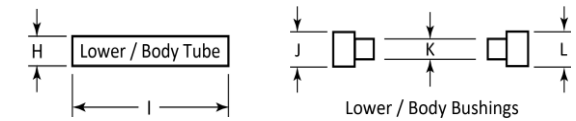

Note: All data was compiled from suppliers published kit, tube and bushing information.

A Drill Dia.

Use this chart with discretion, it should only be used as a reference guide.

G Drill Dia.

Woodcraft Kit Description	Upper / Cap Tube			Upper / Cap Bushings			Lower / Body Tube			Lower / Body Bushing		
	A Drill Dia.	B Dia.	C Length	D Dia.	E Dia.	F Dia.	G Drill Dia.	H Dia.	I Length	J Dia.	K Dia.	L Dia.
Wall Street II Button Click BP	27/64"	0.410	2.42	0.474	0.381	0.474	x	x	x	x	x	x
Wall Street II Elegant Click BP	27/64"	0.410	1.89	0.474	0.381	0.474	x	x	x	x	x	x
Wall Street II Elegant Twist BP	27/64"	0.410	2.21	0.474	0.381	0.474	x	x	x	x	x	x
Wall Street II Stylus Twist BP	27/64"	0.410	2.21	0.474	0.381	0.474	x	x	x	x	x	x
Wall Street II Twist BP	27/64"	0.410	2.21	0.474	0.381	0.474	x	x	x	x	x	x
Wall Street III, Tropical & Circuit Board Twist BP	27/64"	0.410	2.21	0.551	0.381	0.523	x	x	x	x	x	x
Woodworker / Artist 5.6mm Pencil	15/32"	0.450	3.47	0.578	0.429	0.554	x	x	x	x	x	x