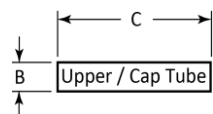

All Tolerances for:

2 Place Dims is +/- .01 & 3 Place Dims is +/- .003