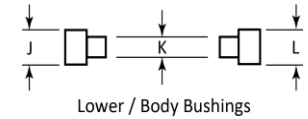

Note: All data was compiled from suppliers published kit, tube and bushing information.

**A Drill Dia.**

Use this chart with discretion, it should only be used as a reference guide.

**G Drill Dia.**

Penn State Kit Description	Upper / Cap Tube			Upper / Cap Bushings			Lower / Body Tube			Lower / Body Bushing		
	A Drill Dia.	B Dia.	C Length	D Dia.	E Dia.	F Dia.	G Drill Dia.	H Dia.	I Length	J Dia.	K Dia.	L Dia.
2 Way Tech BP	3/8" or 'V'	0.368	2.38	0.420	0.345	0.475	3/8" or 'V'	0.368	1.56	0.475	0.345	0.440
3 in 1 Screw Driver Twist BP	10 mm or 25/64"	0.385	1.88	0.475	0.357	0.475	7mm or 'J'	0.268	1.38	0.475	x	0.475
30 Caliber Bolt Action BP	3/8" or 'V'	0.368	1.97	0.466	0.345	0.466	x	x	x	x	x	x
30 Caliber Bolt Action BP - Mini	3/8" or 'V'	0.368	1.38	0.466	0.345	0.466	x	x	x	x	x	x
30 Caliber Bullet Click BP & Pencil	8mm or 'O'	0.311	2.03	0.466	0.286	0.466	x	x	x	x	x	x
30 Caliber Bullet Twist BP	3/8" or 'V'	0.368	1.97	0.466	0.345	0.466	x	x	x	x	x	x
30 Caliber Bullet Twist BP - Mini	7mm or 'J'	0.268	0.88	0.330	x	0.330	x	x	x	x	x	x
50 Caliber W/ Cross Refill Twist BP	7mm or 'J'	0.268	2.50	0.572	x	0.370	x	x	x	x	x	x
50 Caliber W/ Parker Refill Twist BP	8mm or 'O'	0.311	2.88	0.566	0.286	0.368	x	x	x	x	x	x
Apex SE Click BP	8mm or 'O'	0.311	3.50	0.600	0.286	0.330	8mm or 'O'	0.311	0.50	0.404	0.286	0.394
Apollo Elite Screw Cap RB & FP	9/16"	0.548	1.69	0.625	0.532	0.625	12.5mm or 0.492	0.483	2.13	0.536	0.458	0.536
Apollo Infinity Screw Cap RB & FP	9/16"	0.548	1.69	0.625	0.532	0.642	12.5mm or 0.492	0.483	2.13	0.540	0.458	0.555
Big Ben Cigar .5mm Pencil	10 mm or 25/64"	0.385	1.94	0.475	0.357	0.575	10 mm or 25/64"	0.385	2.06	0.530	0.357	0.459
Big Ben Cigar Click BP	10 mm or 25/64"	0.385	1.91	0.475	0.357	0.575	10 mm or 25/64"	0.385	2.09	0.530	0.357	0.459
Big Ben Cigar Click Pencil	10 mm or 25/64"	0.385	1.91	0.475	0.357	0.575	10 mm or 25/64"	0.385	2.09	0.530	0.357	0.459
Big Ben Cigar Screw Cap FP & RB	10 mm or 25/64"	0.385	2.00	0.475	0.357	0.575	10 mm or 25/64"	0.385	2.13	0.530	0.357	0.459
Big Ben Cigar Twist BP	10 mm or 25/64"	0.385	1.94	0.475	0.357	0.575	10 mm or 25/64"	0.385	2.06	0.530	0.357	0.459
Bolt Action Tec-Pen BP	8mm or 'O'	0.311	2.40	0.425	0.286	0.425	x	x	x	x	x	x
Breast Cancer Awareness Mini Twist BP	7mm or 'J'	0.268	1.50	0.407	x	0.466	7mm or 'J'	0.268	1.75	0.350	x	0.330
Breast Cancer Awareness Twist BP	3/8" or 'V'	0.368	1.75	0.408	0.345	0.520	8mm or 'O'	0.311	2.44	0.445	0.286	0.382
Broadwell Art Deco BP	3/8" or 'V'	0.368	2.00	0.495	0.345	0.495	x	x	x	x	x	x
Broadwell Art Deco RB & FP	12.5mm or 0.492	0.483	1.63	0.552	0.458	0.607	10.5mm or 13/32"	0.400	2.00	0.513	0.380	0.513
Broadwell Nouveau Sceptre Screw Cap RB & FP	12.5mm or 0.492	0.483	1.69	0.648	0.458	0.575	10.5mm or 13/32"	0.400	2.09	0.513	0.380	0.513
Broadwell Nouveau Sceptre Twist BP	3/8" or 'V'	0.368	1.88	0.495	0.345	0.495	x	x	x	x	x	x
Capri Compact FP	10 mm or 25/64"	0.385	1.63	0.495	0.357	0.495	10 mm or 25/64"	0.385	1.50	0.443	0.357	0.443
Capri Compact RB	10 mm or 25/64"	0.385	1.63	0.495	0.357	0.495	10 mm or 25/64"	0.385	2.28	0.443	0.357	0.443
Celtic Click BP	3/8" or 'V'	0.368	2.94	0.525	0.345	0.525	x	x	x	x	x	x
CEO Twist BP	'U'	0.358	3.00	0.425	0.335	0.425	x	x	x	x	x	x
Chalk Holder	12.5mm or 0.492	0.483	2.96	0.571	0.458	0.571	x	x	x	x	x	x
Civil War Pen	3/8" or 'V'	0.368	2.88	0.586	0.345	0.485	x	x	x	x	x	x
Classic Click BP	11mm	0.415	2.11	0.490	0.389	0.490	8mm or 'O'	0.311	1.78	0.391	0.286	0.400
Classic & Elite Screw Cap RB & FP	10 mm or 25/64"	0.385	1.81	0.495	0.357	0.495	10 mm or 25/64"	0.385	2.28	0.401	0.357	0.401
Classic Elite Petite Snap Cap Fountain Flow RB	10 mm or 25/64"	0.385	1.63	0.495	0.357	0.495	10 mm or 25/64"	0.385	1.53	0.443	0.357	0.443
Classic Elite Screw Cap RB & FP	10 mm or 25/64"	0.385	1.63	0.495	0.357	0.495	10 mm or 25/64"	0.385	2.28	0.443	0.357	0.443
Classic Elite Snap Cap RB & FP	10 mm or 25/64"	0.385	1.63	0.495	0.357	0.495	10 mm or 25/64"	0.385	2.28	0.443	0.357	0.443
Classic Screw Cap RB & FP	10 mm or 25/64"	0.385	1.63	0.495	0.357	0.495	10 mm or 25/64"	0.385	2.00	0.443	0.357	0.443