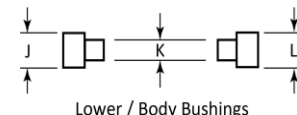

Penn State Kit Description	Upper / Cap Tube			Upper / Cap Bushings			Lower / Body Tube			Lower / Body Bushing		
	A Drill Dia.	B Dia.	C Length	D Dia.	E Dia.	F Dia.	G Drill Dia.	H Dia.	I Length	J Dia.	K Dia.	L Dia.
Lady Designer Twist BP	7mm or 'J'	0.268	2.03	0.330	x	0.500	7mm or 'J'	0.268	2.03	0.400	x	0.330
Longwood 30 Caliber Twist BP	3/8" or 'V'	0.368	3.31	0.466	0.345	0.466	x	x	x	x	x	x
Longwood Click BP	7mm or 'J'	0.268	3.16	0.420	x	0.420	7mm or 'J'	0.268	1.00	0.420	x	0.330
Longwood Click Pencil	7mm or 'J'	0.268	3.16	0.420	x	0.420	7mm or 'J'	0.268	1.00	0.420	x	0.330
Magnum Bolt Action BP	10 mm or 25/64"	0.385	2.06	0.525	0.357	0.525	x	x	x	x	x	x
Magnum Bullet Cartridge Twist BP	10 mm or 25/64"	0.385	2.06	0.525	0.357	0.525	x	x	x	x	x	x
Majestic Jr Screw Cap RB	12.5mm or 0.492	0.483	1.88	0.551	0.458	0.575	10.5mm or 13/32"	0.400	2.03	0.516	0.380	0.516
Majestic Screw Cap RB & FP	37/64"	0.571	1.97	0.650	0.547	0.650	15/32"	0.450	2.15	0.598	0.427	0.570
Majestic Squire Twist BP	3/8" or 'V'	0.368	2.00	0.495	0.345	0.495	x	x	x	x	x	x
Metallo 7mm Twist BP	x	x	x	x	x	x	7mm or 'J'	0.268	2.25	0.360	x	0.360
Metallo 8mm Twist BP	x	x	x	x	x	x	8mm or 'O'	0.311	2.25	0.425	0.286	0.425
Mini Bullet Twist BP	7mm or 'J'	0.268	2.03	0.360	x	0.625	7mm or 'J'	0.268	1.19	0.625	x	0.342
Mini Click BP	10 mm or 25/64"	0.385	2.75	0.466	0.357	0.446	x	x	x	x	x	x
Olympian Elite Screw Cap RB	33/64"	0.510	1.69	0.590	0.492	0.590	31/64"	0.470	2.00	0.536	0.450	0.536
Olympian Elite 2 Screw Cap RB	33/64"	0.510	1.69	0.592	0.492	0.655	31/64"	0.470	2.00	0.536	0.450	0.536
Over & Under Shotgun Shell RB & FP	9/16"	0.548	1.86	0.625	0.535	0.625	12.5mm or 0.492	0.483	2.06	0.541	0.458	0.541
Patrizio Europa Twist BP & Click Pencil	7mm or 'J'	0.268	1.47	0.450	x	0.480	7mm or 'J'	0.268	1.47	0.440	x	0.373
Patrizio Twist BP & Click Pencil	7mm or 'J'	0.268	1.47	0.440	x	0.470	7mm or 'J'	0.268	1.47	0.470	x	0.420
Polaris Click BP	3/8" or 'V'	0.368	2.84	0.495	0.345	0.450	x	x	x	x	x	x
Polaris Twist BP & .7mm Pencil	3/8" or 'V'	0.368	2.84	0.495	0.345	0.450	x	x	x	x	x	x
Power Click BP & Pencil	8mm or 'O'	0.311	1.88	0.430	0.286	0.430	8mm or 'O'	0.311	1.88	0.430	0.286	0.373
Presimo Press Top RB & FP	10 mm or 25/64"	0.385		0.520	0.357	0.520	x	x	x	x	x	x
Princess Twist BP	10 mm or 25/64"	0.385	1.50	0.492	0.357	0.492	8mm or 'O'	0.311	2.47	0.442	0.286	0.387
Razor - Mach 3	7mm or 'J'	0.268	3.00	0.400	x	0.400	x	x	x	x	x	x
Razor - Magnum Mach 3	7mm or 'J'	0.268	2.06	0.525	Turn out	0.525	x	x	x	x	x	x
Razor - Majestic Mach 3	7mm or 'J'	0.268	3.00	0.495	Turn out	0.495	x	x	x	x	x	x
Rollester RB	3/8" or 'V'	0.368	3.30	0.445	0.345	0.445	x	x	x	x	x	x
Royal Crown Jewel Twist BP	11/32" or 'S'	0.338	3.13	0.420	0.310	0.420	x	x	x	x	x	x
Sculptured BP	8mm or 'O'	0.311	2.00	0.480	0.286	0.480	8mm or 'O'	0.311	2.00	0.393	0.286	0.393
Shimmering Crystals Twist BP	8mm or 'O'	0.311	2.28	0.398	0.286	0.355	x	x	x	x	x	x
Shock Absorber Screw Cap BP	11mm	0.415	1.44	0.564	0.389	0.500	x	x	x	x	x	x
Sketch 3mm Click Pencil - Mini	8mm or 'O'	0.311	3.50	0.435	0.286	0.435	x	x	x	x	x	x
Sketch 5.6mm Click Pencil - Workshop	11mm	0.415		0.512	0.389	0.512	11mm	0.415		0.512	0.389	0.512
Slimline Click Pencil	7mm or 'J'	0.268	2.03	0.330	x	0.330	7mm or 'J'	0.268	2.03	0.330	x	0.330
Slimline Pro Click BP & .7mm Pencil	8mm or 'O'	0.311	2.03	0.425	0.286	0.425	8mm or 'O'	0.311	2.03	0.425	0.286	0.425
Slimline Twist BP	7mm or 'J'	0.268	2.03	0.330	x	0.330	7mm or 'J'	0.268	2.03	0.330	x	0.330