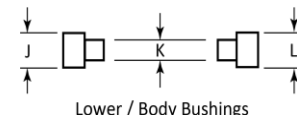

Penn State Kit Description	Upper / Cap Tube			Upper / Cap Bushings			Lower / Body Tube			Lower / Body Bushing		
	A Drill Dia.	B Dia.	C Length	D Dia.	E Dia.	F Dia.	G Drill Dia.	H Dia.	I Length	J Dia.	K Dia.	L Dia.
Segmented Twist BP	7mm or 'J'	0.268	(2) @ .97	0.410	x	0.460	7mm or 'J'	0.268	1.56	0.460	x	0.410
Starlet Stem BP	7mm or 'J'	0.268	2.41	0.330	x	0.330	x	x	x	x	x	x
Spartan Click BP	3/8" or 'V'	0.368	2.77	0.495	0.345	0.495	x	x	x	x	x	x
Stratus Click BP	3/8" or 'V'	0.368	2.69	0.445	0.345	0.445	x	x	x	x	x	x
Stylus - 3 in 1 Flip BP & Light	12.5mm or 0.492	0.483	2.41	0.571	0.458	0.571	x	x	x	x	x	x
Stylus - Flip Click Cap BP V2	3/8" or 'V'	0.368	2.56	0.433	0.345	0.433	x	x	x	x	x	x
Stylus Key Chain BP	7mm or 'J'	0.268	1.75	0.380	x	0.510	x	x	x	x	x	x
Stylus - Mini Telescoping BP	7mm or 'J'	0.268	2.38	0.330	x	0.330	x	x	x	x	x	x
Stylus - Mini Touch W/ Plug	7mm or 'J'	0.268	1.75	0.330	x	0.330	x	x	x	x	x	x
Stylus - Mini Touch/Credit Card Twist BP	7mm or 'J'	0.268	1.70	0.330	x	0.330	x	x	x	x	x	x
Stylus - Touch	7mm or 'J'	0.268	3.19	0.330	x	0.330	x	x	x	x	x	x
Stylus - Touch Tablet BP	7mm or 'J'	0.268	1.91	0.330	x	0.330	7mm or 'J'	0.268	1.91	0.330	x	0.330
Teachers Twist BP	7mm or 'J'	0.268	2.19	0.330	x	0.330	7mm or 'J'	0.268	(2) @ .81	0.330	x	0.330
Tower Twist BP	7mm or 'J'	0.268	2.75		x		7mm or 'J'	0.268	2.50		x	
Traditional RB & FP	10 mm or 25/64"	0.385	2.19	0.450	0.357	0.450	10 mm or 25/64"	0.385	2.19	0.450	0.357	0.450
Trimline Click Pencil	7mm or 'J'	0.268	2.00	0.347	x	0.440	7mm or 'J'	0.268	2.00	0.440	x	0.330
Trimline Twist BP	7mm or 'J'	0.268	2.09	0.347	x	0.440	7mm or 'J'	0.268	2.09	0.440	x	0.330
Tycoon Screw Cap RB & FP	15/32"	0.450	1.81	0.563	0.429	0.535	10 mm or 25/64"	0.385	2.13	0.480	0.357	0.480
Vertex Click BP	3/8" or 'V'	0.368	2.90	0.433	0.345	0.433	x	x	x	x	x	x
Vertex Click Pencil	3/8" or 'V'	0.368	2.90	0.433	0.345	0.433	x	x	x	x	x	x
Vertex Magnetic RB & FP	10.5mm or 13/32"	0.400	2.38	0.460	0.380	0.460	x	x	x	x	x	x
Vertex Supreme RB & FP	12.5mm or 0.492	0.483	1.69	0.551	0.458	0.575	10.5mm or 13/32"	0.400	2.63	0.516	0.380	0.516
Victorian Twist BP	3/8" or 'V'	0.368	1.34	0.550	0.345	0.550	3/8" or 'V'	0.368	1.34	0.550	0.345	0.550

Averaged Bushing Diameter Size was used to determine Category Sizing:

Slim = (.301 - .400) Dia, Medium = (.401 - .500) Dia, Large = (.501 - .600) Dia, Extra Large = (.601 - .700) Dia.