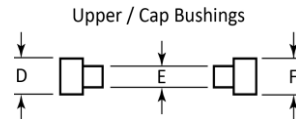

Penn State Kit Bushing and Tube References

Revised Jan. 18, 2014

Please report any additions, corrections, requested revisions or suggestions to: WRACINOWSKI at WI dot RR dot COM

Downloaded from WWW.PENTURNERS.ORG

Note: All data was compiled from suppliers published kit, tube and bushing information.

A Drill Dia.