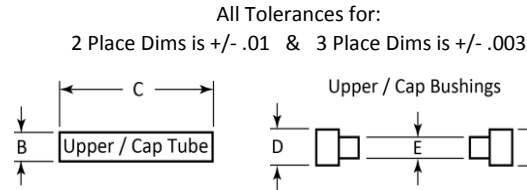

Note: All data was compiled from suppliers published kit, tube and bushing information.

**A Drill Dia.**

Use this chart with discretion, it should only be used as a reference guide.

**G Drill Dia.**

Penn State Kit Description	Upper / Cap Tube			Upper / Cap Bushings			Lower / Body Tube			Lower / Body Bushing		
	A Drill Dia.	B Dia.	C Length	D Dia.	E Dia.	F Dia.	G Drill Dia.	H Dia.	I Length	J Dia.	K Dia.	L Dia.
Classic Twist .7mm Pencil	8mm or 'O'	0.311	2.00	0.495	0.286	0.495	8mm or 'O'	0.311	2.00	0.400	0.286	0.400
Classic Twist BP	8mm or 'O'	0.311	2.00	0.490	0.286	0.490	8mm or 'O'	0.311	2.00	0.400	0.286	0.400
Comfort Twist BP & Pencil	7mm or 'J'	0.268	2.03	0.420	x	0.420	7mm or 'J'	0.268	2.03	0.420	x	0.330
Compson Click BP	3/8" or 'V'	0.368	2.94	0.456	0.345	0.440	x	x	x	x	x	x
Concava Twist BP	7mm or 'J'	0.268	1.69	0.520	x	0.520	7mm or 'J'	0.268	2.25	0.450	x	0.330
Crown Jewel Twist BP	11/32" or 'S'	0.338	3.13	0.420	0.310	0.420	x	x	x	x	x	x
Curvado Twist BP	8mm or 'O'	0.311	1.88	0.400	0.286	0.600	8mm or 'O'	0.311	2.06	0.600	0.286	0.400
Deluxe Pen & Sketch 5.6mm Pencil	11mm	0.415	2.69	0.576	0.389	0.500	x	x	x	x	x	x
Designer NT Twist BP	7mm or 'J'	0.268	2.03	0.407	x	0.522	7mm or 'J'	0.268	2.38	0.420	x	0.358
Designer NT Twist BP - Premium	8mm or 'O'	0.311	2.03	0.415	0.286	0.522	8mm or 'O'	0.311	2.38	0.425	0.286	0.368
Designer NT Twist Pencil	8mm or 'O'	0.311	2.03	0.400	0.286	0.522	8mm or 'O'	0.311	2.38	0.400	0.286	0.358
Designer Twist BP	7mm or 'J'	0.268	2.13		x		7mm or 'J'	0.268	2.38		x	
Designer Twist BP - Mini	7mm or 'J'	0.268	1.50	0.330	x	0.522	7mm or 'J'	0.268	1.69	0.420	x	0.330
Diamond File Pen	7mm or 'J'	0.268	3.06	0.330	x	0.330	7mm or 'J'	0.268	1.13	0.330	x	0.330
Diva Charm Twist BP	3/8" or 'V'	0.368	2.13	0.445	0.345	0.445	x	x	x	x	x	x
Duchess Twist BP	x	x	x	x	x	x	7mm or 'J'	0.268	2.44	0.420	x	0.330
Duchess Twist BP - Mini	x	x	x	x	x	x	7mm or 'J'	0.268	1.69	0.420	x	0.330
Executive Twist BP & .7mm Pencil	3/8" or 'V'	0.368	2.88	0.420	0.345	0.420	x	x	x	x	x	x
Funline Comfort Pencil	7mm or 'J'	0.268	2.03	0.420	x	0.420	7mm or 'J'	0.268	2.03	0.420	x	0.330
Funline Comfort Twist BP	7mm or 'J'	0.268	2.03	0.420	x	0.420	7mm or 'J'	0.268	2.03	0.420	x	0.330
Funline Designer Twist BP	7mm or 'J'	0.268	2.13		x		7mm or 'J'	0.268	2.38		x	
Funline Slimline Pencil	7mm or 'J'	0.268	2.03	0.330	x	0.330	7mm or 'J'	0.268	2.03	0.330	x	0.330
Funline Slimline Twist BP	7mm or 'J'	0.268	2.03	0.330	x	0.330	7mm or 'J'	0.268	2.03	0.330	x	0.330
Gatsby Click .7mm Pencil	27/64"	0.410	2.25	0.474	0.381	0.474	x	x	x	x	x	x
Gatsby Click BP	27/64"	0.410	2.25	0.474	0.381	0.474	x	x	x	x	x	x
Gatsby Grande Twist BP	3/8" or 'V'	0.368	2.19	0.525	0.345	0.525	x	x	x	x	x	x
Gatsby Twist BP (V2)	27/64"	0.410	2.22	0.474	0.381	0.474	x	x	x	x	x	x
Gemini .7mm Click Pencil	3/8" or 'V'	0.368	2.81	0.475	0.345	0.475	x	x	x	x	x	x
Gemini Click BP	3/8" or 'V'	0.368	2.81	0.475	0.345	0.475	x	x	x	x	x	x
Graduate - Magnetic RB & FP	12.5mm or 0.492	0.483	1.69	0.551	0.458	0.575	10.5mm or 13/32"	0.400	3.00	0.516	0.380	0.516
Graduate Post Twist BP	10 mm or 25/64"	0.385	1.88	0.515	0.357	0.515	8mm or 'O'	0.311	2.00	0.475	0.286	0.475
Graduate Twist BP	3/8" or 'V'	0.368	1.75	0.430	0.345	0.520	7mm or 'J'	0.268	2.44	0.430	x	0.323
Guardian Click BP	8mm or 'O'	0.311	2.69	0.625	0.286	0.625	x	x	x	x	x	x
Guardian Jr Click BP	8mm or 'O'	0.311	2.69	0.555	0.286	0.555	x	x	x	x	x	x
Guardian Snap Cap RB & FP	9/16"	0.548	1.38	0.625	0.535	0.625	27/64"	0.410	1.78	0.530	0.392	0.530
Knights Armor Twiat BP	3/8" or 'V'	0.368	2.66	0.495	0.345	0.495	x	x	x	x	x	x