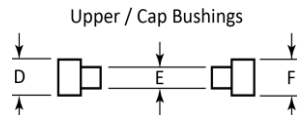

Penn State Kit Bushing and Tube References

Revised Jan. 18, 2014

Please report any additions, corrections, requested revisions or suggestions to: WRACINOWSKI at WI dot RR dot COM

Downloaded from WWW.PENTURNERS.ORG

Note: All data was compiled from suppliers published kit, tube and bushing information.

All Tolerances for:
2 Place Dims is +/- .01 & 3 Place Dims is +/- .003

Use this chart with discretion, it should only be used as a reference guide.