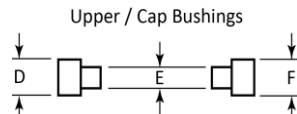

All Tolerances for:

2 Place Dims is +/- .01 & 3 Place Dims is +/- .003