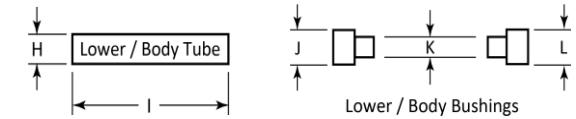

Note: All data was compiled from suppliers published kit, tube and bushing information.

**A Drill Dia.**

Use this chart with discretion, it should only be used as a reference guide.

**G Drill Dia.**

Penn State Kit Description	Upper / Cap Tube			Upper / Cap Bushings			Lower / Body Tube			Lower / Body Bushing		
	A Drill Dia.	B Dia.	C Length	D Dia.	E Dia.	F Dia.	G Drill Dia.	H Dia.	I Length	J Dia.	K Dia.	L Dia.
Classic Twist .7mm Pencil	8mm or 'O'	0.311	2.00	0.495	0.286	0.495	8mm or 'O'	0.311	2.00	0.400	0.286	0.400
Classic Twist BP	8mm or 'O'	0.311	2.00	0.490	0.286	0.490	8mm or 'O'	0.311	2.00	0.400	0.286	0.400
Comfort Twist BP & Pencil	7mm or 'J'	0.268	2.03	0.420	x	0.420	7mm or 'J'	0.268	2.03	0.420	x	0.330
Compson Click BP	3/8" or 'V'	0.368	2.94	0.456	0.345	0.440	x	x	x	x	x	x
Concava Twist BP	7mm or 'J'	0.268	1.69	0.520	x	0.520	7mm or 'J'	0.268	2.25	0.450	x	0.330
Crown Jewel Twist BP	11/32" or 'S'	0.338	3.13	0.420	0.310	0.420	x	x	x	x	x	x
Curvado Twist BP	8mm or 'O'	0.311	1.88	0.400	0.286	0.600	8mm or 'O'	0.311	2.06	0.600	0.286	0.400
Deluxe Pen & Sketch 5.6mm Pencil	11mm	0.415	2.69	0.576	0.389	0.500	x	x	x	x	x	x
Designer NT Twist BP	7mm or 'J'	0.268	2.03	0.407	x	0.522	7mm or 'J'	0.268	2.38	0.420	x	0.358
Designer NT Twist BP - Premium	8mm or 'O'	0.311	2.03	0.415	0.286	0.522	8mm or 'O'	0.311	2.38	0.425	0.286	0.368
Designer NT Twist Pencil	8mm or 'O'	0.311	2.03	0.400	0.286	0.522	8mm or 'O'	0.311	2.38	0.400	0.286	0.358
Designer Twist BP	7mm or 'J'	0.268	2.13		x		7mm or 'J'	0.268	2.38		x	
Designer Twist BP - Mini	7mm or 'J'	0.268	1.50	0.330	x	0.522	7mm or 'J'	0.268	1.69	0.420	x	0.330
Diamond File Pen	7mm or 'J'	0.268	3.06	0.330	x	0.330	7mm or 'J'	0.268	1.13	0.330	x	0.330
Diva Charm Twist BP	3/8" or 'V'	0.368	2.13	0.445	0.345	0.445	x	x	x	x	x	x
Duchess Twist BP	x	x	x	x	x	x	7mm or 'J'	0.268	2.44	0.420	x	0.330
Duchess Twist BP - Mini	x	x	x	x	x	x	7mm or 'J'	0.268	1.69	0.420	x	0.330
Executive Twist BP & .7mm Pencil	3/8" or 'V'	0.368	2.88	0.420	0.345	0.420	x	x	x	x	x	x
Funline Comfort Pencil	7mm or 'J'	0.268	2.03	0.420	x	0.420	7mm or 'J'	0.268	2.03	0.420	x	0.330
Funline Comfort Twist BP	7mm or 'J'	0.268	2.03	0.420	x	0.420	7mm or 'J'	0.268	2.03	0.420	x	0.330
Funline Designer Twist BP	7mm or 'J'	0.268	2.13		x		7mm or 'J'	0.268	2.38		x	
Funline Slimline Pencil	7mm or 'J'	0.268	2.03	0.330	x	0.330	7mm or 'J'	0.268	2.03	0.330	x	0.330
Funline Slimline Twist BP	7mm or 'J'	0.268	2.03	0.330	x	0.330	7mm or 'J'	0.268	2.03	0.330	x	0.330
Gatsby Click .7mm Pencil	27/64"	0.410	2.25	0.474	0.381	0.474	x	x	x	x	x	x
Gatsby Click BP	27/64"	0.410	2.25	0.474	0.381	0.474	x	x	x	x	x	x
Gatsby Grande Twist BP	3/8" or 'V'	0.368	2.19	0.525	0.345	0.525	x	x	x	x	x	x
Gatsby Twist BP (V2)	27/64"	0.410	2.22	0.474	0.381	0.474	x	x	x	x	x	x
Gemini .7mm Click Pencil	3/8" or 'V'	0.368	2.81	0.475	0.345	0.475	x	x	x	x	x	x
Gemini Click BP	3/8" or 'V'	0.368	2.81	0.475	0.345	0.475	x	x	x	x	x	x
Graduate - Magnetic RB & FP	12.5mm or 0.492	0.483	1.69	0.551	0.458	0.575	10.5mm or 13/32"	0.400	3.00	0.516	0.380	0.516
Graduate Post Twist BP	10 mm or 25/64"	0.385	1.88	0.515	0.357	0.515	8mm or 'O'	0.311	2.00	0.475	0.286	0.475
Graduate Twist BP	3/8" or 'V'	0.368	1.75	0.430	0.345	0.520	7mm or 'J'	0.268	2.44	0.430	x	0.323
Guardian Click BP	8mm or 'O'	0.311	2.69	0.625	0.286	0.625	x	x	x	x	x	x
Guardian Jr Click BP	8mm or 'O'	0.311	2.69	0.555	0.286	0.555	x	x	x	x	x	x
Guardian Snap Cap RB & FP	9/16"	0.548	1.38	0.625	0.535	0.625	27/64"	0.410	1.78	0.530	0.392	0.530
Knights Armor Twiat BP	3/8" or 'V'	0.368	2.66	0.495	0.345	0.495	x	x	x	x	x	x