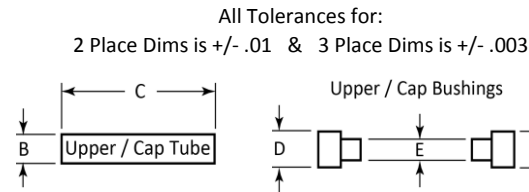

Penn State Kit Bushing and Tube References

Revised Jan. 18, 2014

Please report any additions, corrections, requested revisions or suggestions to: WRACINOWSKI at WI dot RR dot COM

Downloaded from WWW.PENTURNERS.ORG

Note: All data was compiled from suppliers published kit, tube and bushing information.

Use this chart with discretion, it should only be used as a reference guide.