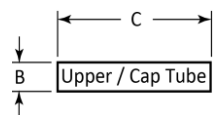

Penn State Kit Bushing and Tube References

Revised Jan. 18, 2014

Please report any additions, corrections, requested revisions or suggestions to: WRACINOWSKI at WI dot RR dot COM

Downloaded from WWW.PENTURNERS.ORG

Note: All data was compiled from suppliers published kit, tube and bushing information.

All Tolerances for:
2 Place Dims is +/- .01 & 3 Place Dims is +/- .003

Use this chart with discretion, it should only be used as a reference guide.